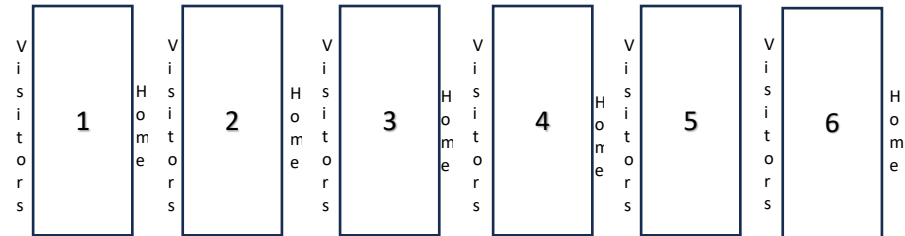

Mililani Mauka Community Park (95-1100 Lehiwa Dr.)

Visitors: Light Jersey, (Scoreboard Volunteer)

Home: Dark Jersey, (Down marker Volunteer)

Date/ Week	Time	Field 7		Field 8		Field 9	
		Visitor	Home	Visitor	Home	Visitor	Home
3/3 Week 2	9a	808 Hulks 6U	Mililani Eagles 6U	Cowboys Kingdom 6U	Red Hill Raiders 6U	YG Silverbacks 10U	The Poi Pounders 10U
	10a	Mililani Eagles 12U White	Kailua Giants 12U RED	North Shore Titans 8U	Red Hill Raiders 8U	Kaleiopuu Jaguars 6U	Team Blessed 6U
	11a	Mililani Eagles 12U GIRLS	Kailua Giants 12U GIRLS	Salt Lake Ravens 10U	Red Hill Raiders 10u	Kaleiopuu Jaguars 8U	Team Blessed 8U
	12p	Mililani Eagles 12U Green	Kailua Giants 12U BLUE	Salt Lake Ravens 12U	Kaleiopuu Jaguars 12U	Red Hill Raiders 12u	Ewa Beach Texans 12U RED
	1p	Mililani Eagles 14U GIRLS	Salt Lake Ravens 14U GIRLS	Honolulu Niner Empire 10U GOLD	Kaleiopuu Jaguars 10U	Calvary Chapel Commanders 10U Maroon	Team Blessed 10U WHITE
	2p	Mililani Eagles 17U GIRLS	Team Lights Out 17U GIRLS	Kailua Giants 17U GIRLS	Calvary Chapel Commanders 17U GIRLS	Calvary Chapel Commanders 14U	Honolulu Niner Empire 14U
	3p	Salt Lake Ravens 14U	Team Lights Out 14U	Honolulu Niner Empire 8U	Calvary Chapel Commanders 8U	Calvary Chapel Commanders 12U	Honolulu Niner Empire 12U GOLD
	4p	Kahaluu Saints 8U	Aliamanu Dolphins 8U	Honolulu Niner Empire 6U	Calvary Chapel Commanders 6U	Calvary Chapel Commanders 10U GOLD	Honolulu Niner Empire 10U RED

Upper Field

Lower Field